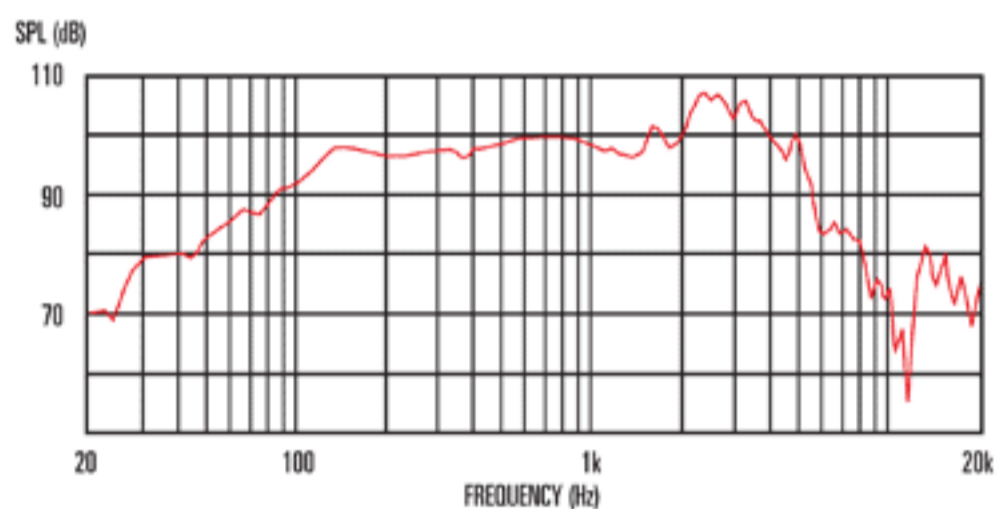

Seventy 80

One of our best sellers, this speaker meets the expanded frequency range often requested by the new generation of amp manufacturers.

The Seventy 80 is detailed and crisply defined, with a tightly controlled low-end and punchy, aggressive upper mid-range. The top-end response is also subtly increased. Used singly, in pairs or quartets – it is capable of reproducing a wide range of sounds and styles whilst adding the undeniable Celestion character to any amp.

8 Frequency Response

General Specifications

Nominal diameter	12", 305mm
Power rating	80Wrms
Nominal impedance	Available 8 or 16
Sensitivity	98dB
Chassis type	Pressed steel
Voice coil diameter	1.75", 44.5mm
Voice coil material	Round copper
Magnet type	Ceramic
Magnet weight	31oz, 0.88kg
Frequency range	80-5000Hz
Resonance frequency, Fs	85Hz
DC resistance, Re	Available 6.1 or 10.41

Mounting Information

Cut-out diameter	11.1", 283mm
Diameter	12.2", 309mm
Magnet structure diameter	5.3", 134mm
Mounting slot dimensions	0.31", 7.9mm Ø
Mounting slot PCD	11.7", 297mm
Number of mounting slots	4
Overall depth	4.7", 119mm
Unit weight	6.8lb, 3.1kg