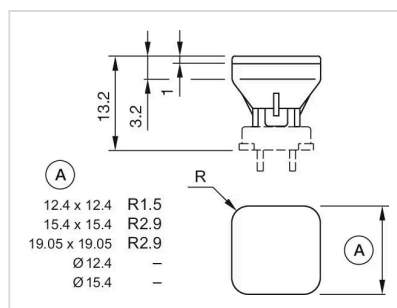

Lens illumination: illuminative

Lens material: Plastic

Lens colour: White

Lens shape: flush

Lens optics: translucent

MECHANICAL CHARACTERISTIC

Weight: 0.001 kg

OTHER

Dimension: Ø 12.4 mm

Short Description: Lens, Ø 12.4 mm, illuminative, White, flush, Plastic

Dimension drawings:

A = Front dimension

Mouser Electronics

Authorized Distributor

Click to View Pricing, Inventory, Delivery & Lifecycle Information: